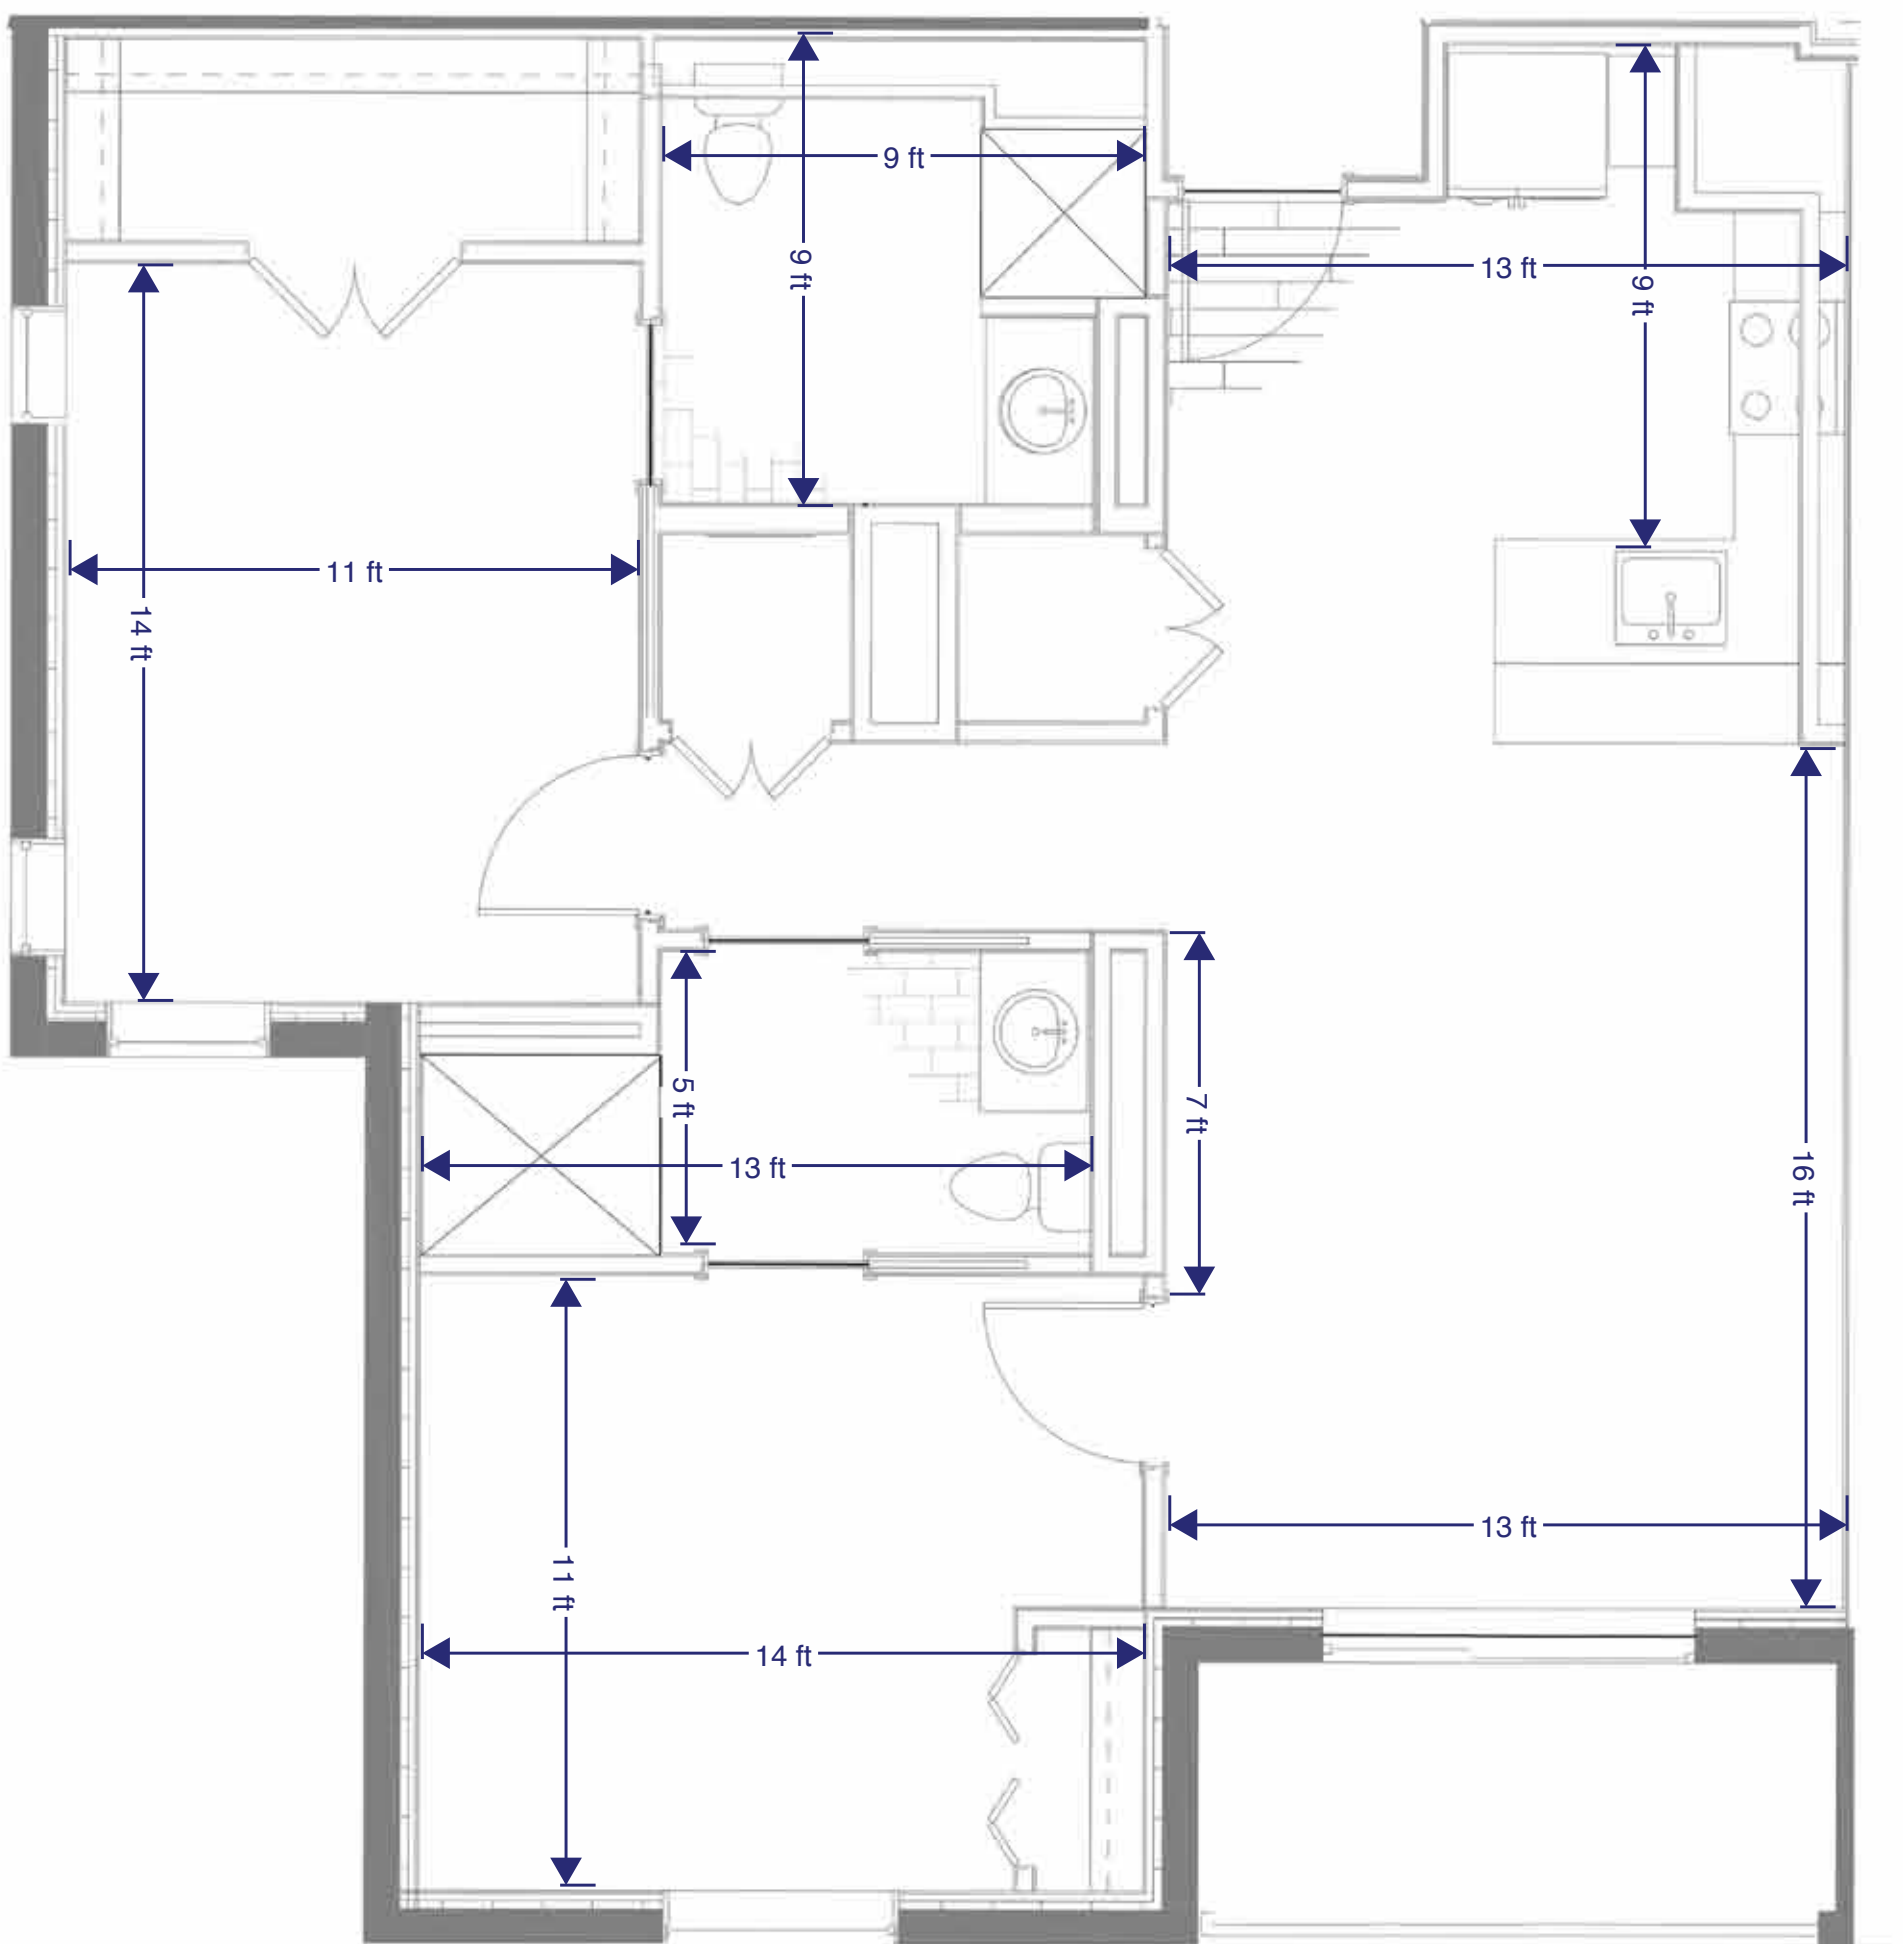

# The Fiji

1,054 sq. ft. | 2 Bedroom | 2 Bathroom

*Bright, sunny and spacious, the residences are available in one- and two-bedroom floor plans.*