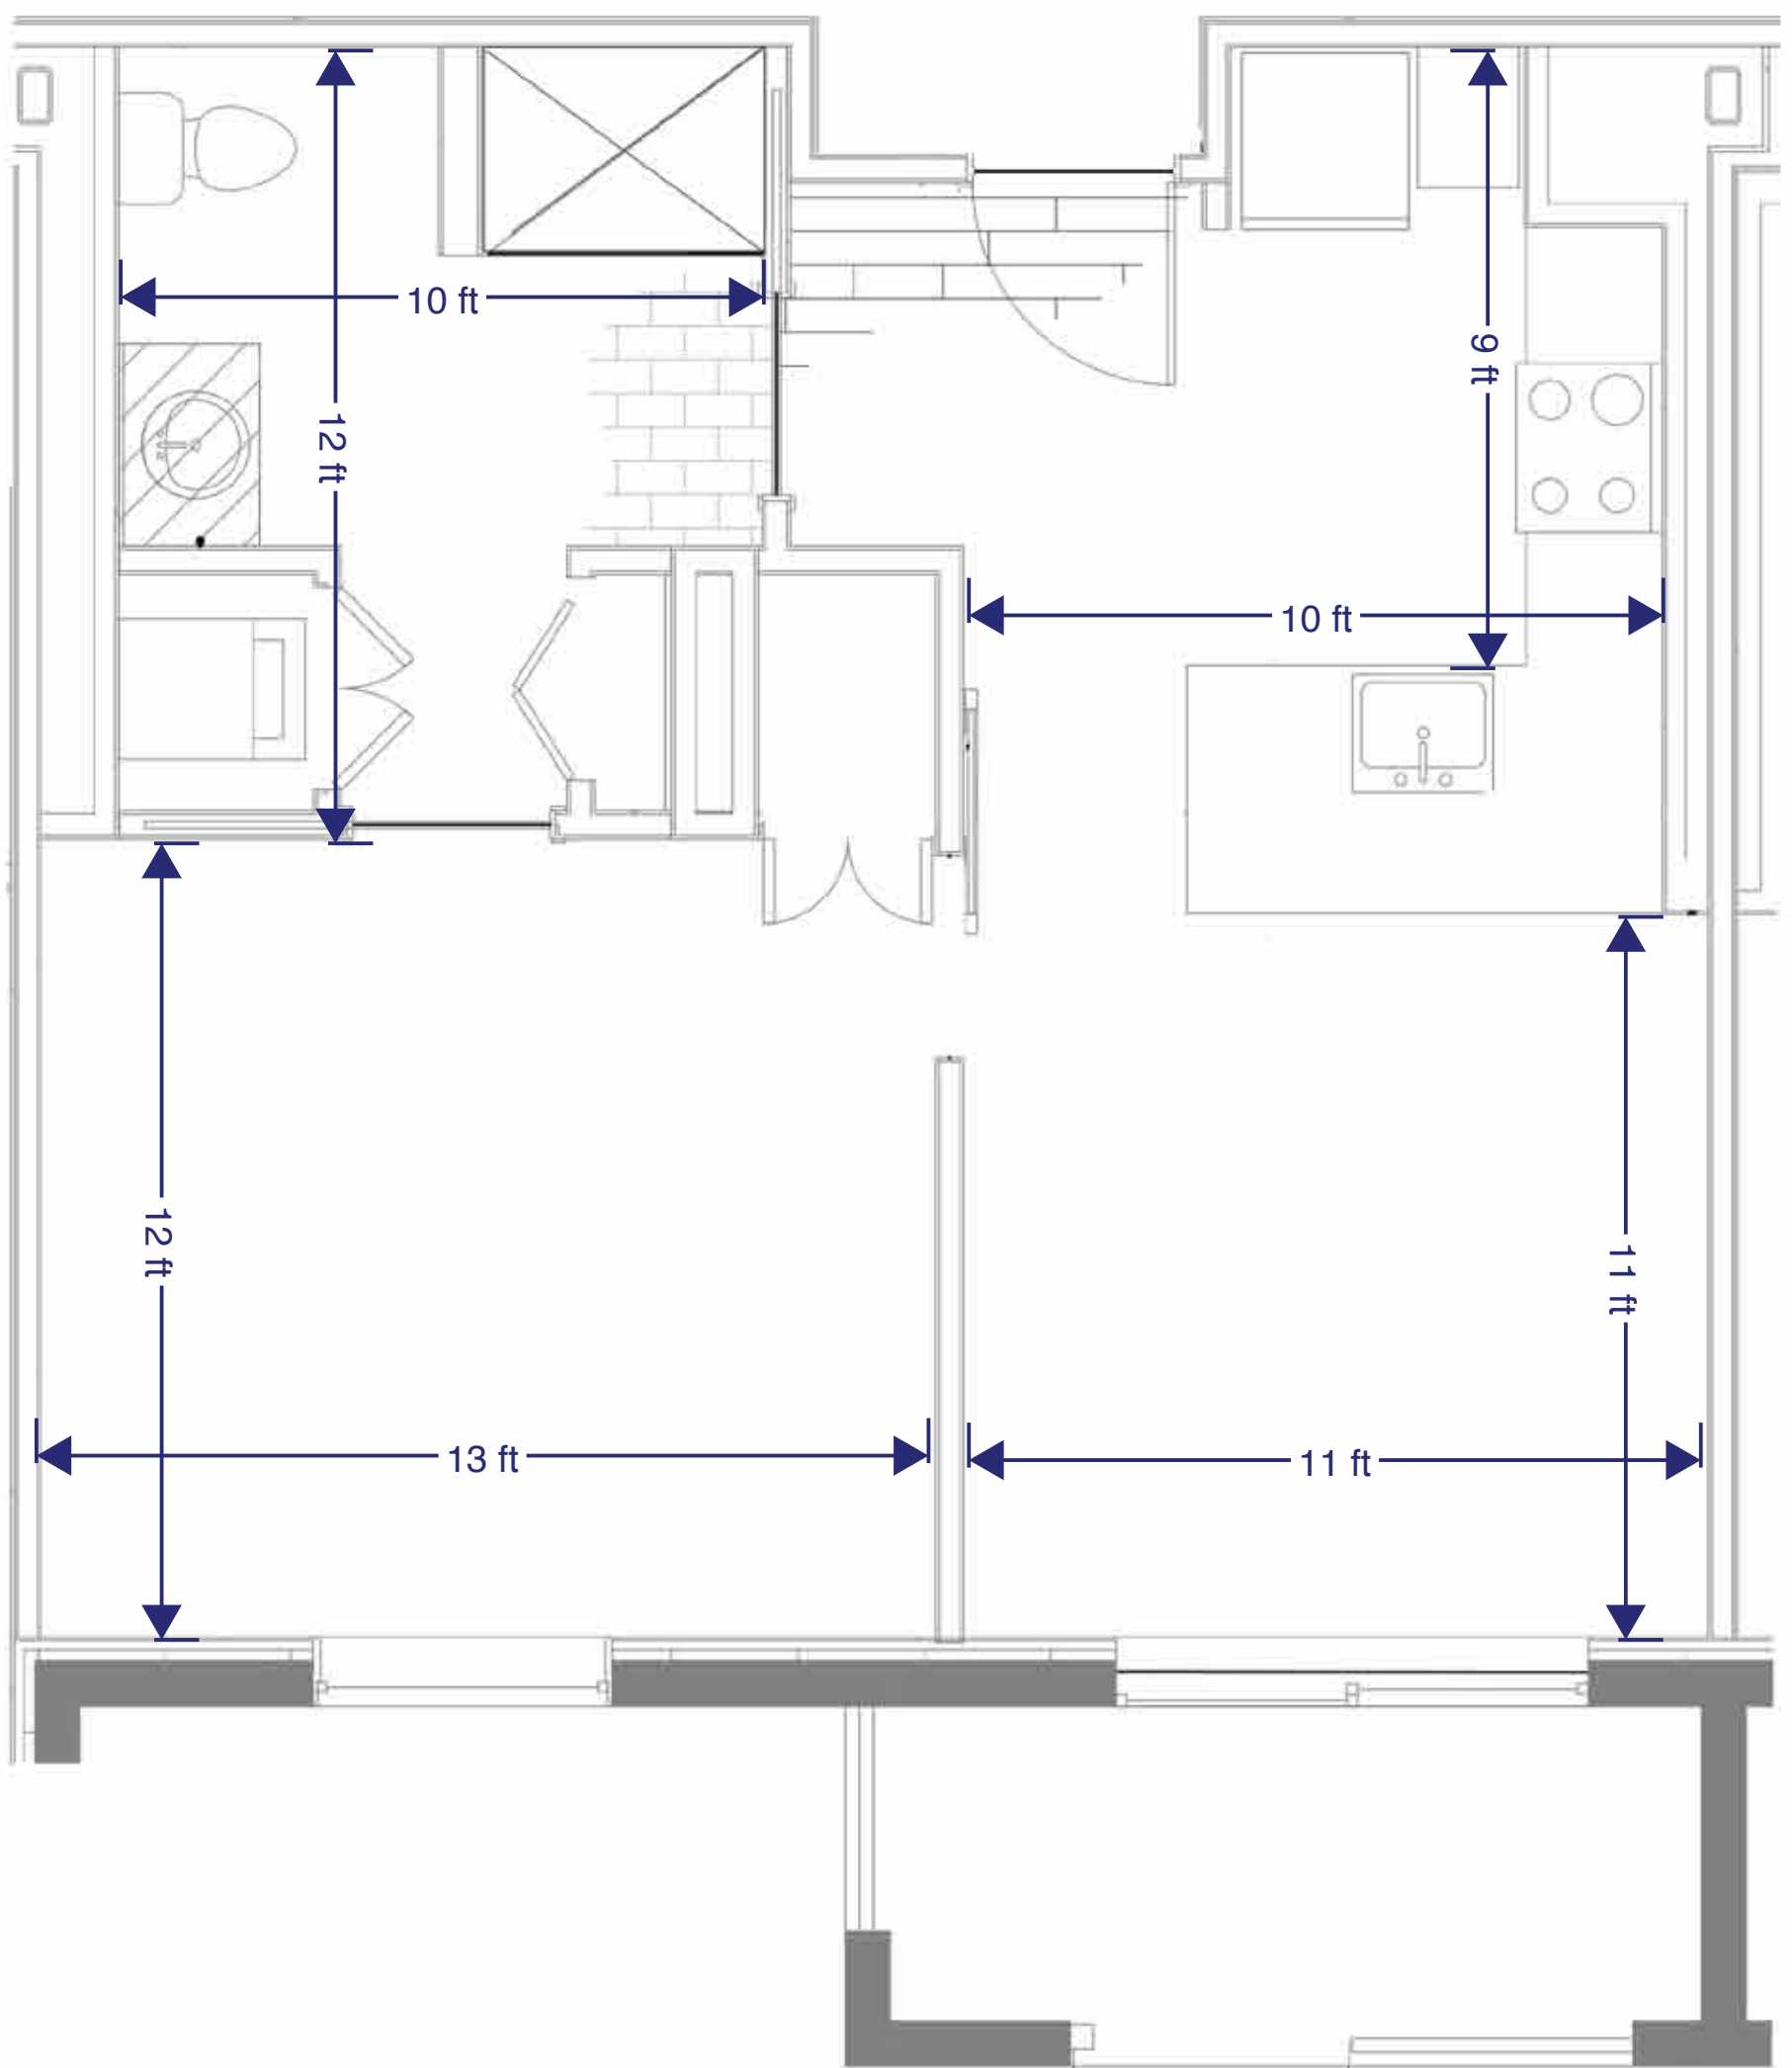

The Moorea

616 sq. ft. | 1 Bedroom | 1 Bathroom

Bright, sunny and spacious, the residences are available in one- and two-bedroom floor plans.