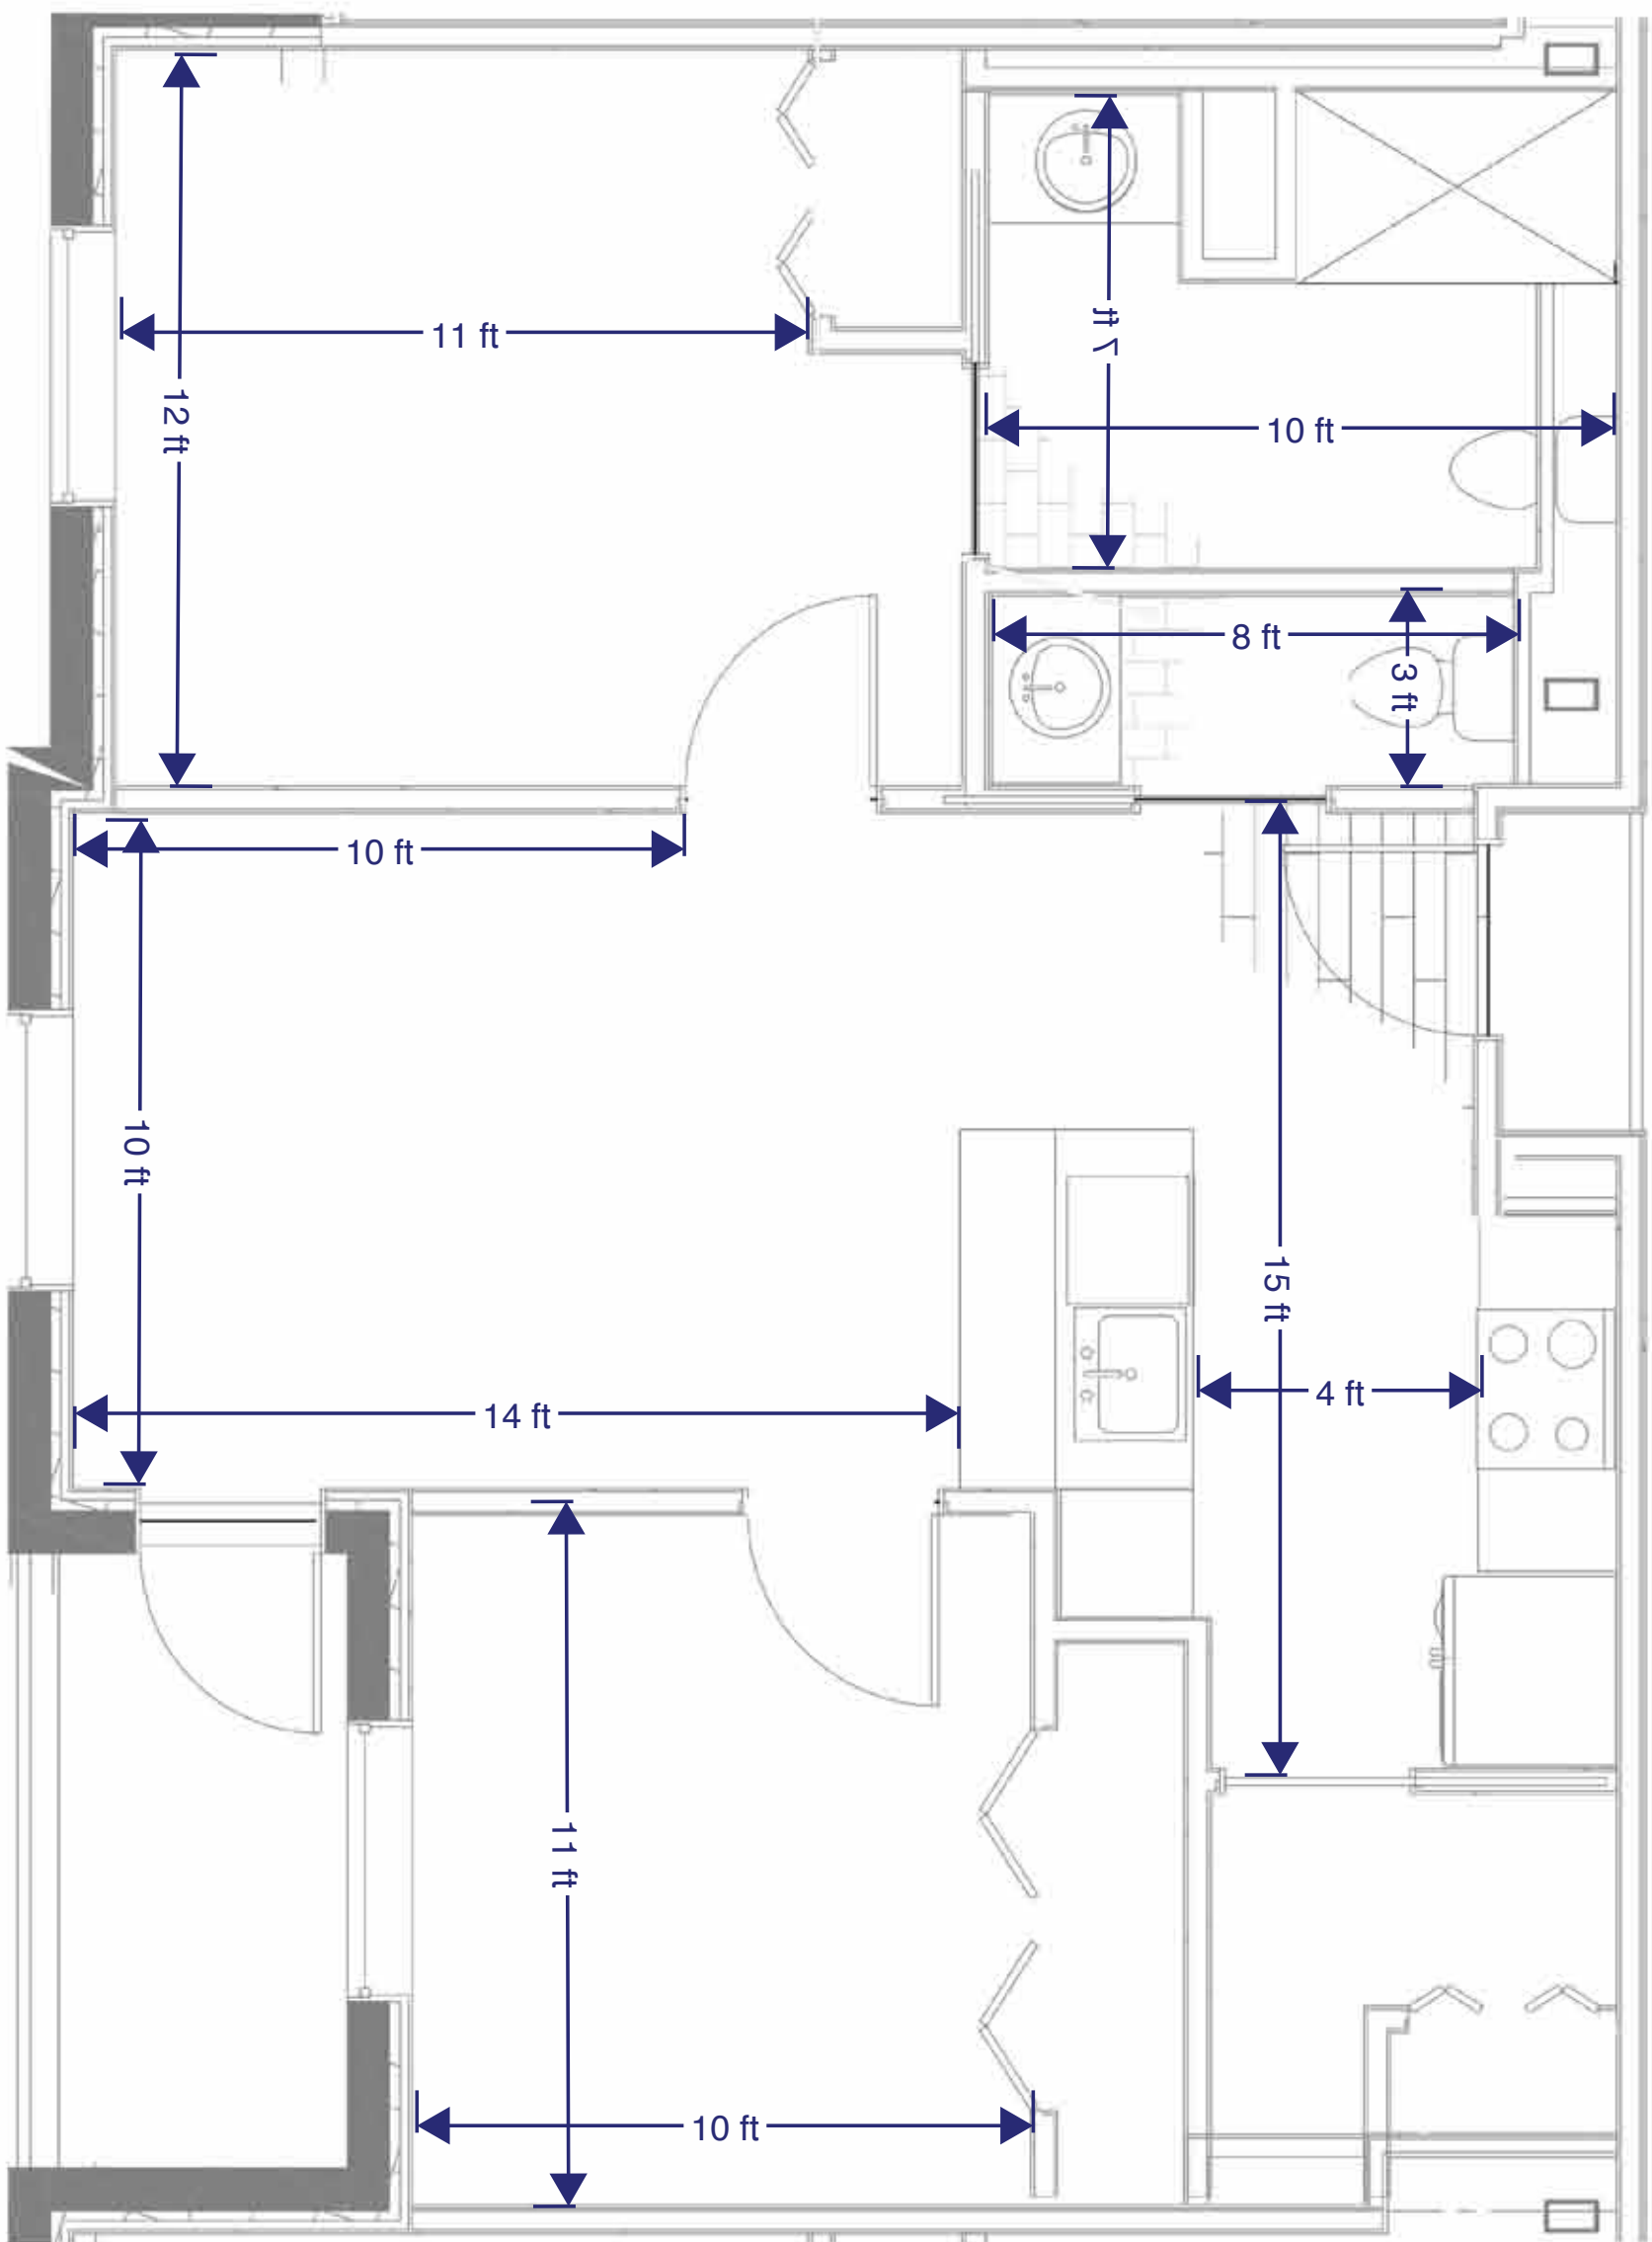

# The Solomon

805 sq. ft. | 2 Bedroom | 1 Bathroom

*Bright, sunny and spacious, the residences are available in one- and two-bedroom floor plans.*