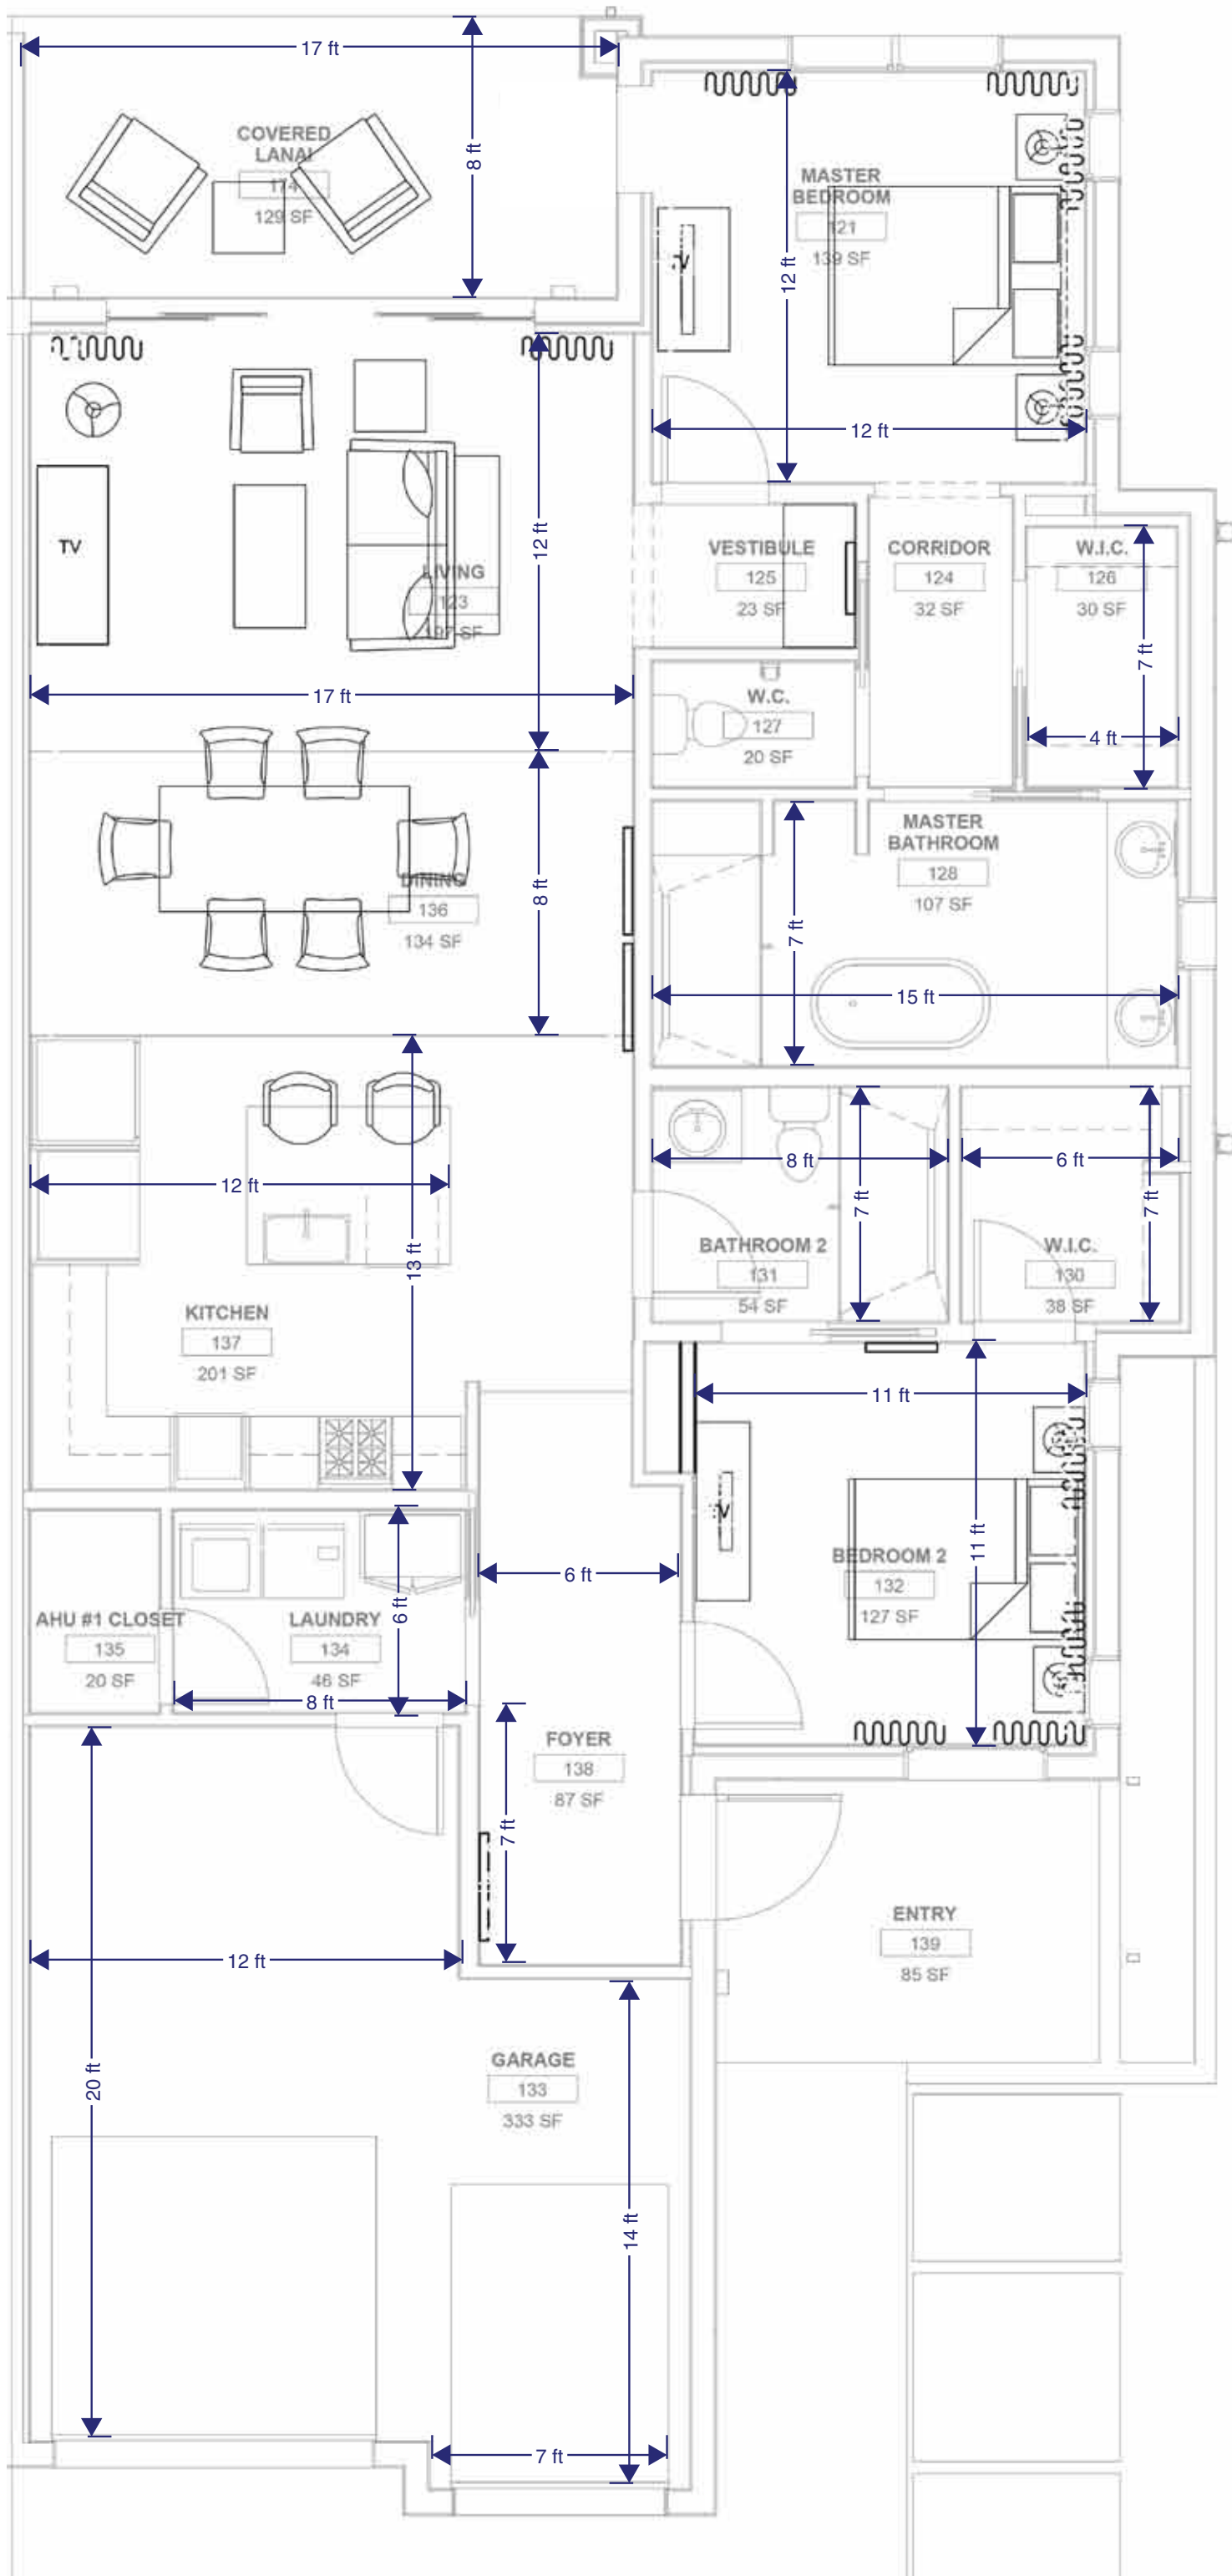

# The Tortuga

1,500 sq. ft. | 2 Bedroom | 2 Bathroom | Garage

*Exquisitely appointed with the finest finishes and fixtures, our Cottages offer a 1-car garage, lanai, walk-in closets, full kitchen, and laundry room to suit your needs.*